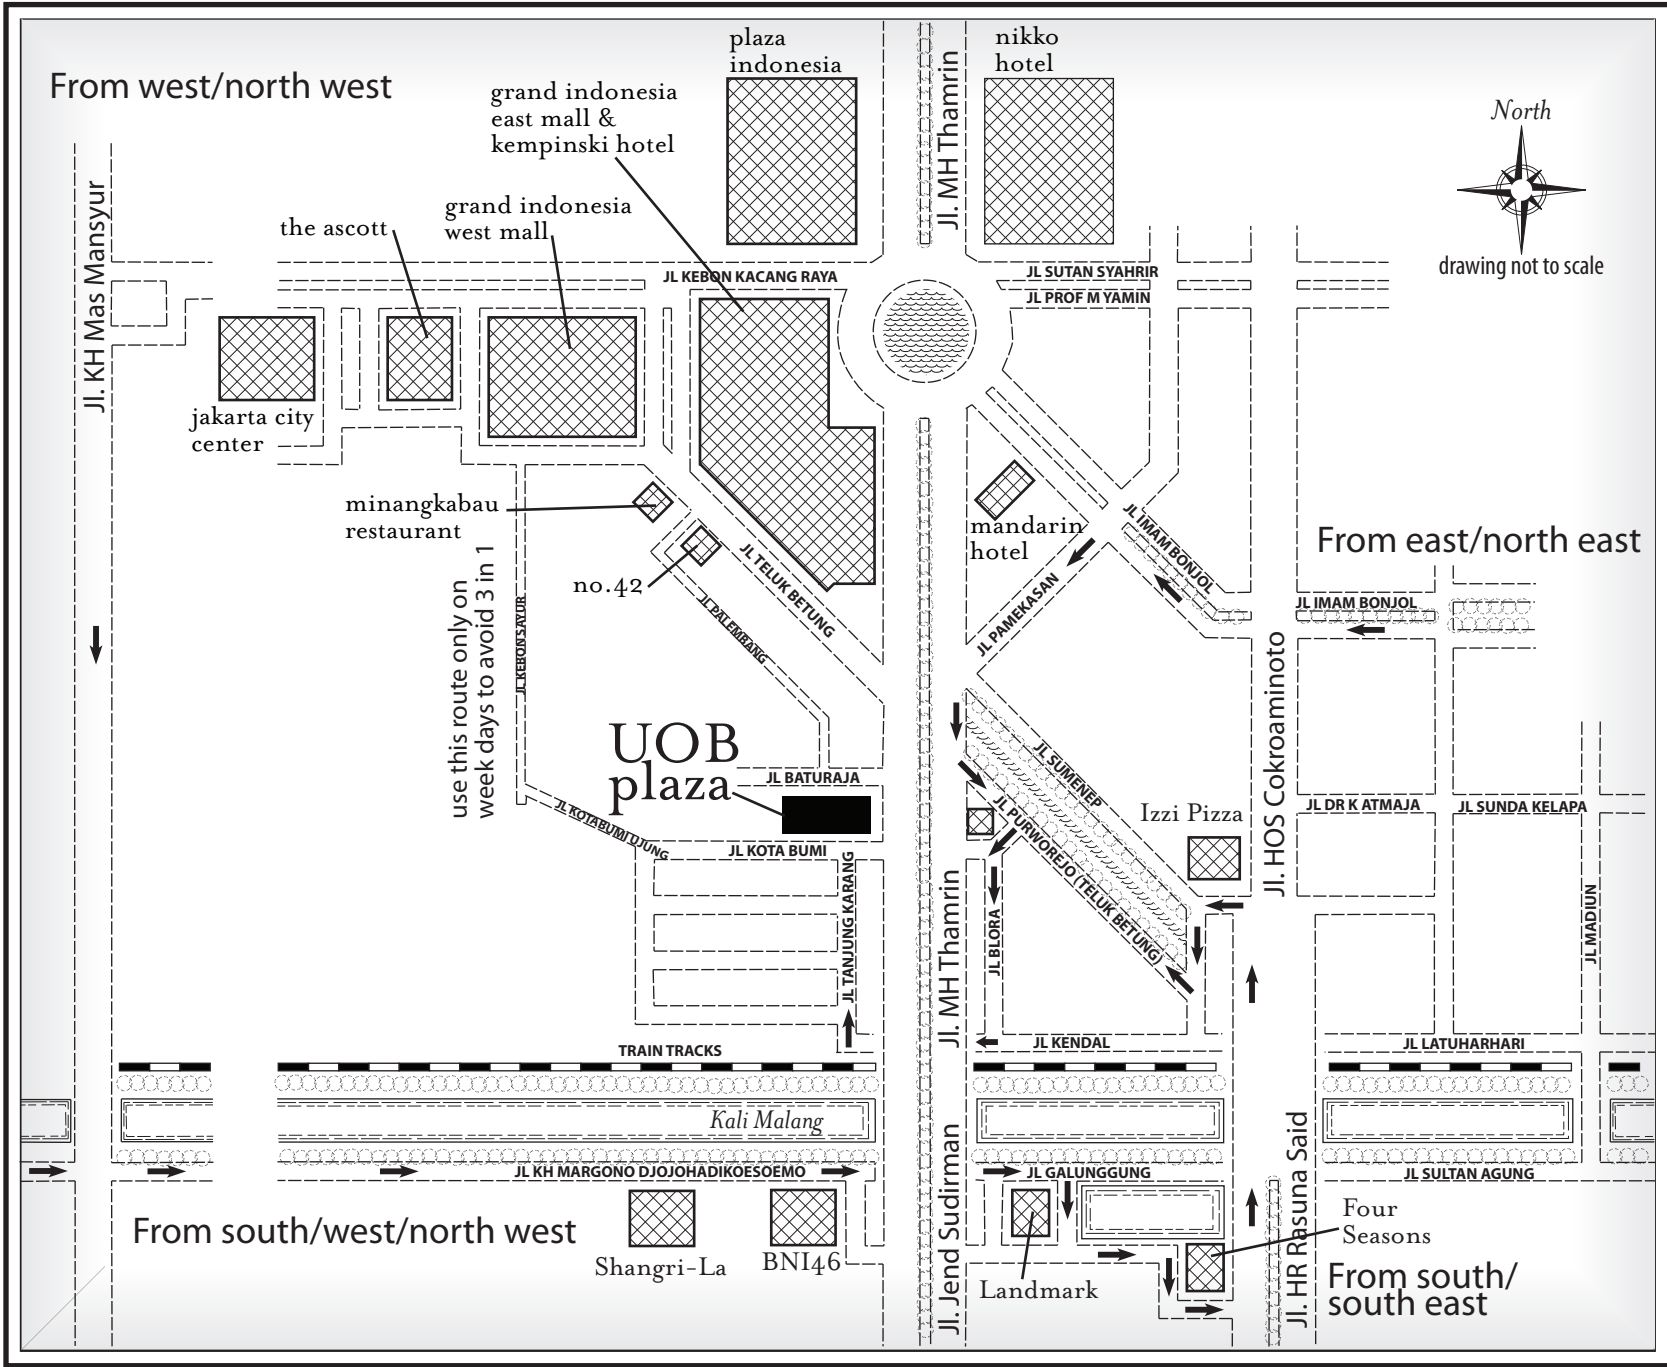

CAR FREE SUNDAY

drawing not to scale

Although UOB plaza can be reached directly from Jl Thamrin, every Sunday morning the road is closed from 6 am to 11 am. Please take Jl Imam Bonjol or Jl Rasuna Said and avoid Jl Kebon Kacang traffic jam.

IES Center
 ANZ Square, 9th floor
 (UOB Plaza)
 Jalan Thamrin, kav 10
 Jakarta, 10230
 +62 (21) 2929 0808