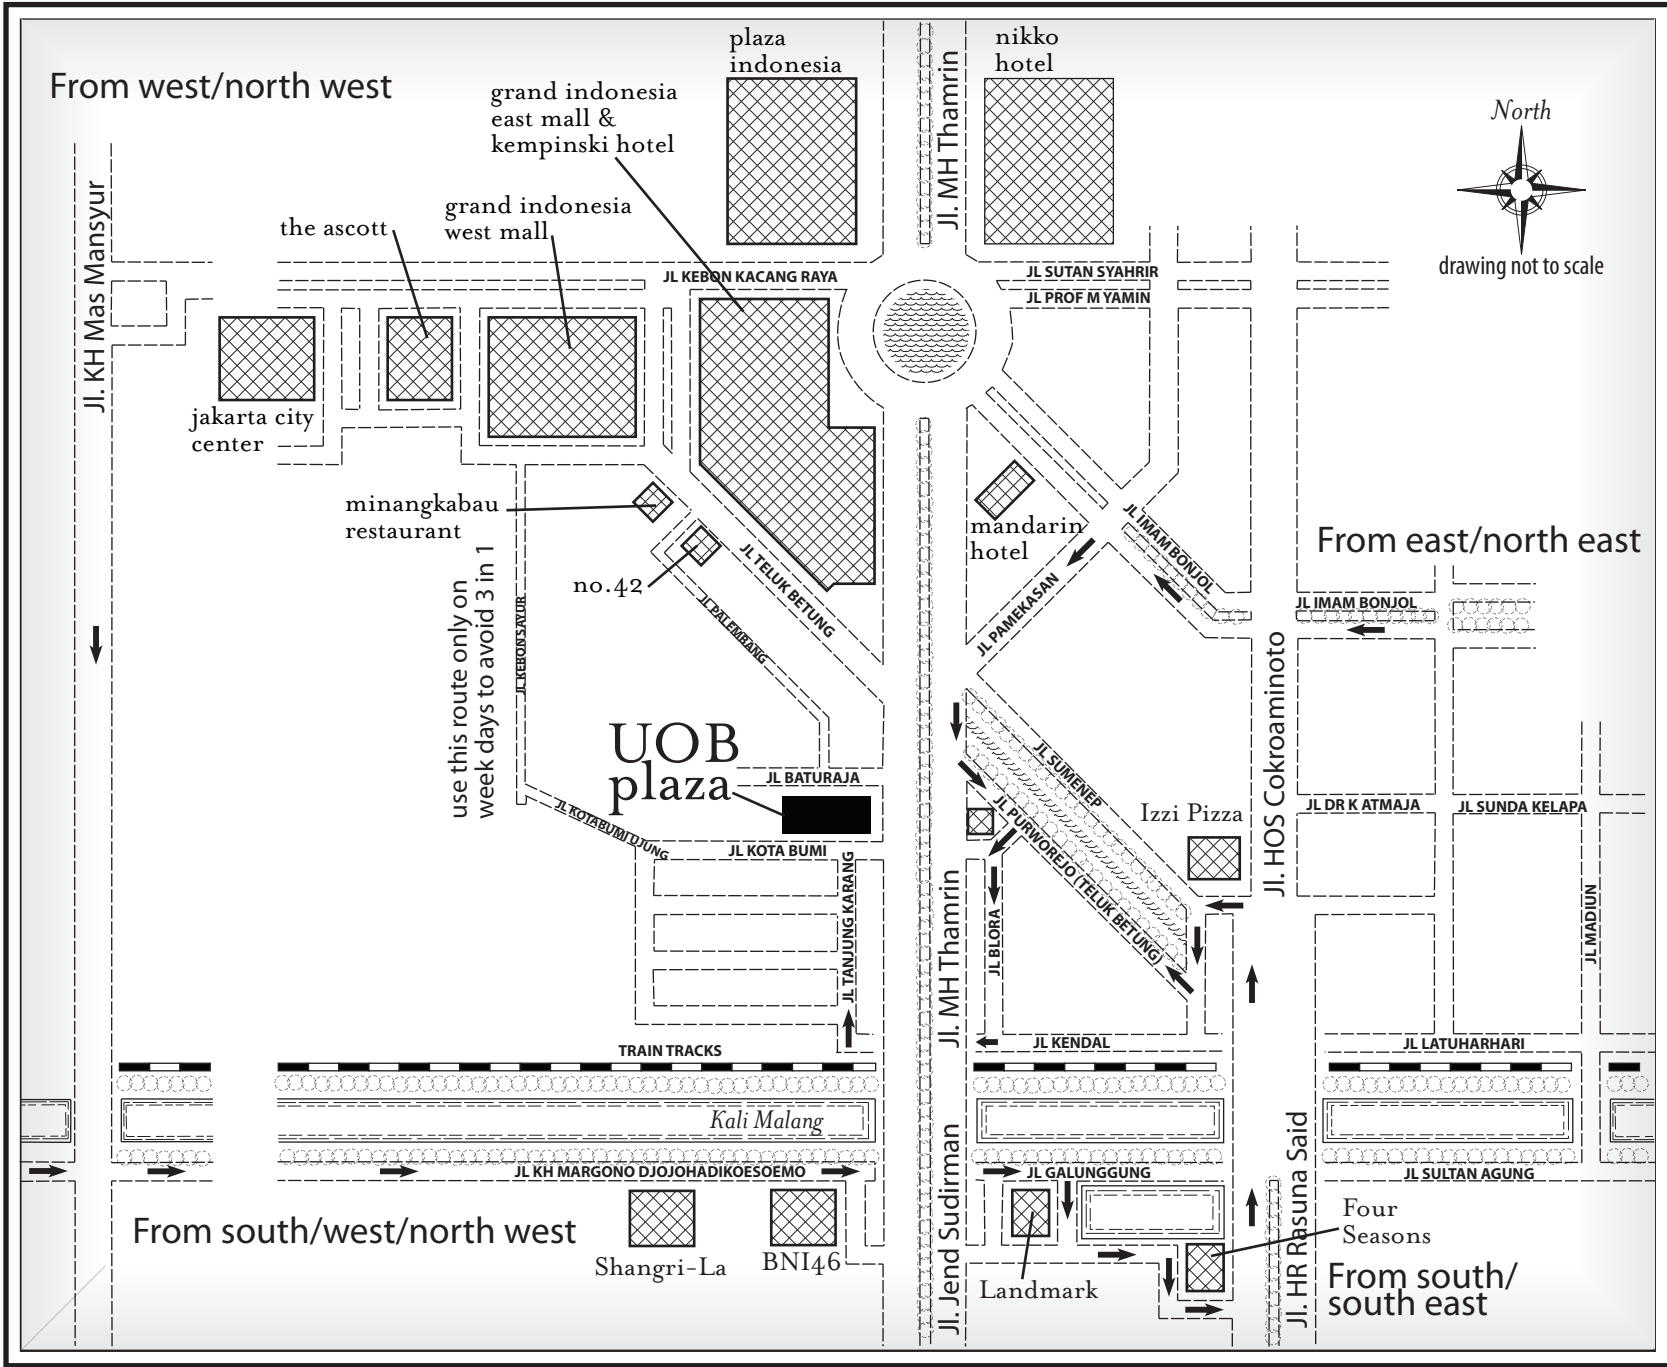

# CAR FREE SUNDAY

drawing not to scale

Although UOB plaza can be reached directly from Jl Thamrin, every Sunday morning the road is closed from 6 am to 11 am. Please take Jl Imam Bonjol or Jl Rasuna Said and avoid Jl Kebon Kacang traffic jam.

IES Center  
 ANZ Square, 9th floor  
 ( UOB Plaza )  
 Jalan Thamrin, kav 10  
 Jakarta, 10230  
 +62 (21) 2929 0808